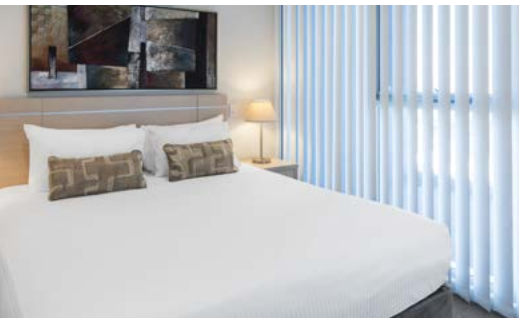

iSTAY PRECINCT ADELAIDE

iStay Precinct Adelaide offers affordable Adelaide hotel accommodation with a range of 1 and 2 bedroom apartments to choose from, all within walking distance of Royal Adelaide Hospital. Each apartment contains full kitchen and laundry facilities, an open plan living area and private balconies with sweeping city views. iStay Precinct Adelaide's facilities include an indoor heated pool, spa and steam room to help you relax and enjoy your stay. To be able to bring you exceptionally low rates, iStay hotels offer a different and more flexible level of service. If you have chosen to stay at an iStay property, you will receive the best available unserviced rate.

Room Features

- 1 and 2 bedroom apartments with balconies
- King beds
- Full kitchen
- Laundry facilities
- Air conditioning

iSTAY PRECINCT ADELAIDE PROPERTY PROFILE

Room type	Number of rooms (NB dual key apartments)	Bedding configurations	Number of rooms with all split beds	Number of rollaways allowed per apartment
1 Bedroom	44	1K or 1Q or 2S, request only	Some	0
1 Bedroom Skyview	21	1K or 1Q or 2S	All	0
2 Bedroom Compact	5	2 Q	NA	0
2 Bedroom	9	2K or 1K & 2S or 4S	All	0
2 Bedroom Skyview	5	2K or 1K & 2S or 4S	All	0