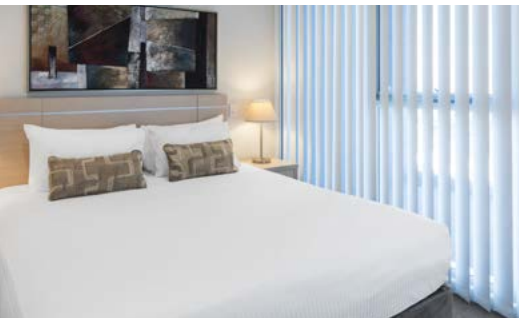

iSTAY PRECINCT ADELAIDE

iStay Precinct Adelaide offers affordable Adelaide hotel accommodation with a range of 1 and 2 bedroom apartments to choose from, all within walking distance of Royal Adelaide Hospital. Each apartment contains full kitchen and laundry facilities, an open plan living area and private balconies with sweeping city views. iStay Precinct Adelaide's facilities include an indoor heated pool, spa and steam room to help you relax and enjoy your stay. To be able to bring you exceptionally low rates, iStay hotels offer a different and more flexible level of service. If you have chosen to stay at an iStay property, you will receive the best available unserviced rate.

Room Features

- 1 and 2 bedroom apartments with balconies
- King beds
- Full kitchen
- Laundry facilities
- Air conditioning

iSTAY PRECINCT ADELAIDE PROPERTY PROFILE

Room type	Number of rooms (NB dual key apartments)	Bedding configurations	Number of rooms with all split beds	Number of rollaways allowed per apartment
1 Bedroom	44	1K or 1Q or 2S, request only	Some	0
1 Bedroom Skyview	21	1K or 1Q or 2S	All	0
2 Bedroom Compact	5	2 Q	NA	0
2 Bedroom	9	2K or 1K & 2S or 4S	All	0
2 Bedroom Skyview	5	2K or 1K & 2S or 4S	All	0